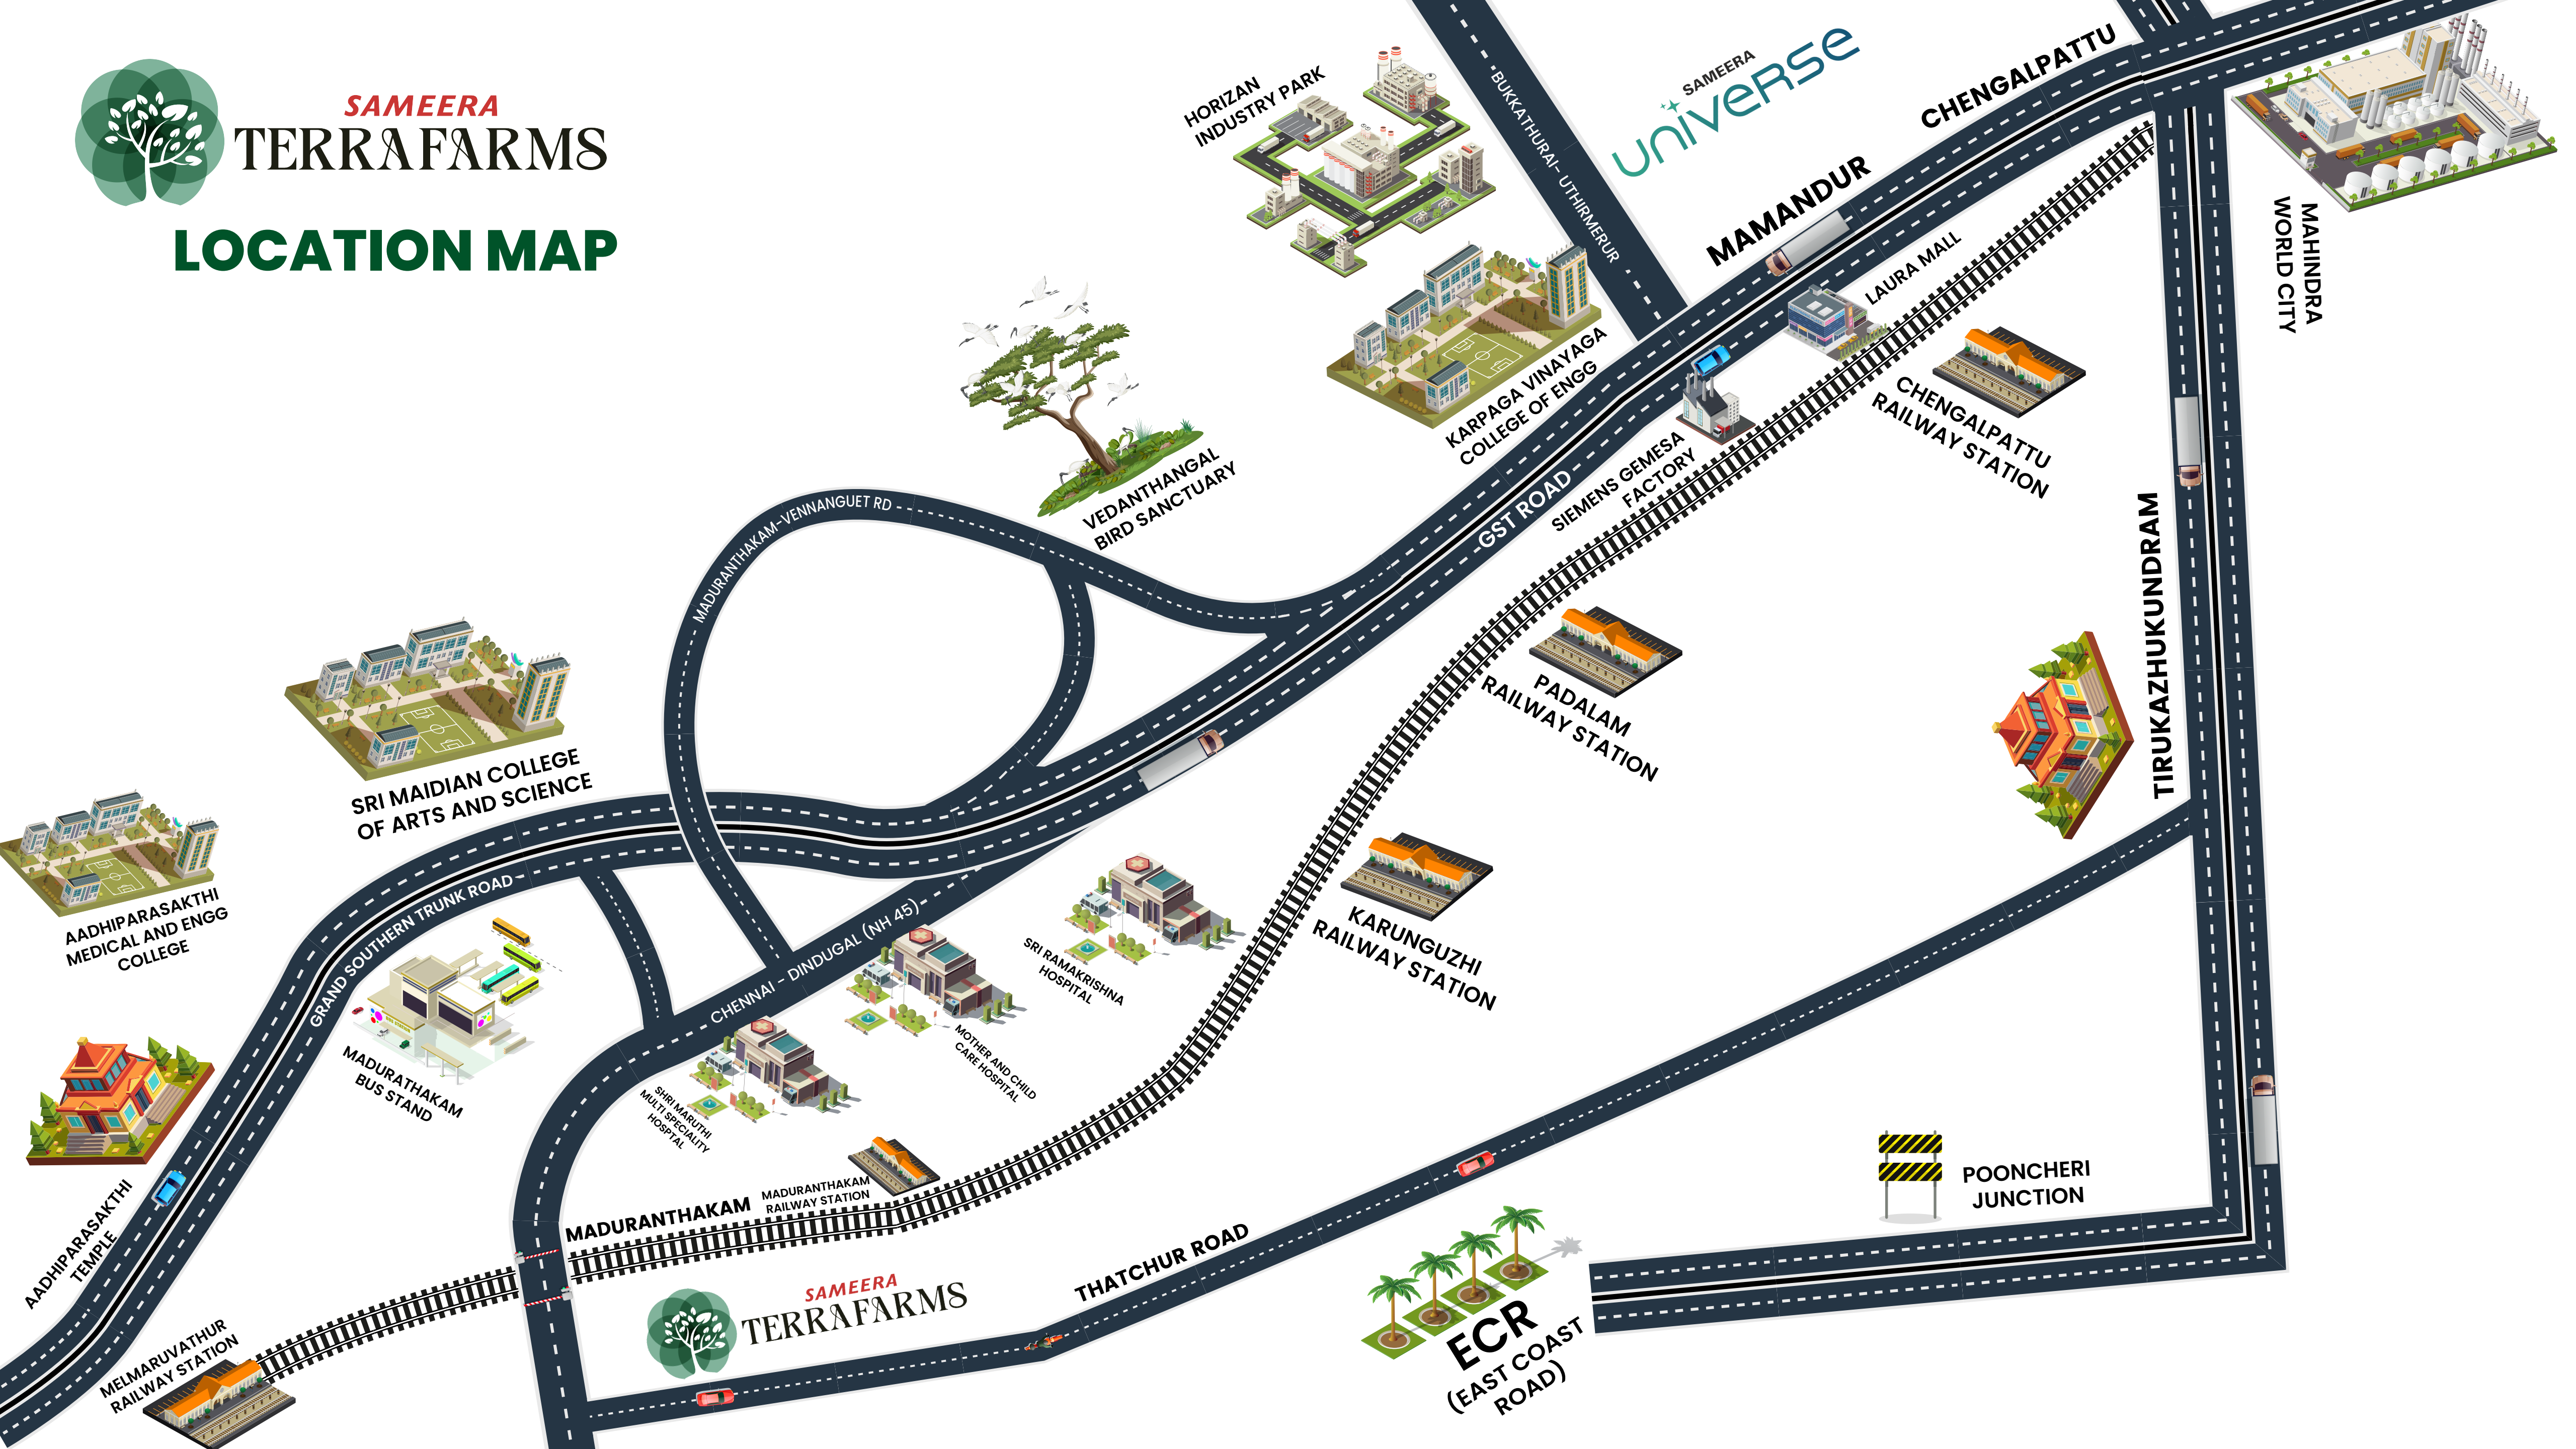

SAMEERA
TERRAFARMS
LOCATION MAP

HORIZAN
INDUSTRY PARK

SAMEERA
universe

CHENGALPATTU

MAMANDUR

MAHINDRA
WORLD CITY

KARPAGA VINAYAGA
COLLEGE OF ENGG

LAURA MALL

CHENGALPATTU
RAILWAY STATION

VEDANTHANGAL
BIRD SANCTUARY

SIEMENS GEMESA
FACTORY

MADURANTHAKAM - VENNANGUET RD

GST ROAD

TIRUKAZHUKUNDRAM

SRI MAIDIAN COLLEGE
OF ARTS AND SCIENCE

PADALAM
RAILWAY STATION

AADHIPARASAKTHI
MEDICAL AND ENGG
COLLEGE

KARUNGUZHI
RAILWAY STATION

GRAND SOUTHERN TRUNK ROAD

CHENNAI - DINDUGAL (NH 45)

SRI RAMAKRISHNA
HOSPITAL

AADHIPARASAKTHI
TEMPLE

MADURATHAKAM
BUS STAND

MOTHER AND CHILD
CARE HOSPITAL

SHRI MARUTHI
HOSPITAL

MADURANTHAKAM
RAILWAY STATION

THATCHUR ROAD

POONCHERI
JUNCTION

SAMEERA
TERRAFARMS

ECR
(EAST COAST
ROAD)

MELMARUVATHUR
RAILWAY STATION